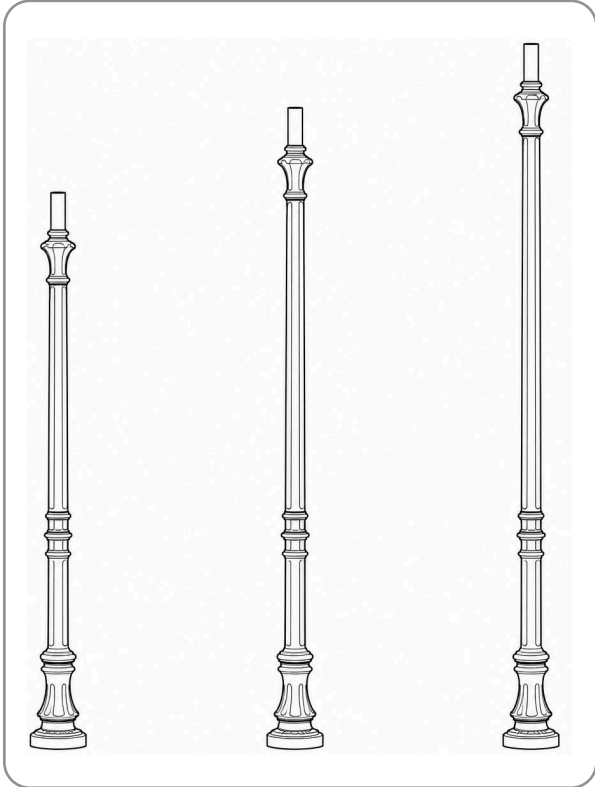

ONE WITH THE SUN

sales@gordonbullard.com / www.bullardbollards.com / 1-877-964-4646

991 South Gull Lake Dr Richland, MI 49083 USA

KARMA POLES

FIXTURE TYPE: _____

PROJECT NAME: _____

HOW TO ORDER:

CODE:

Example:
CODE: BS-KRM-FL-KRMSM-BL

BS-KRM-FL-KRMSM-
BL

1 DIMENSIONS:

SMALL: -KRMSM

Diameter - Ø: 2.36" (6 cm)
Height - H: 118.11" (300 cm)

MEDIUM: -KRMMD

Diameter - Ø: 2.36" (6 cm)
Height - H: 137.8" (350 cm)

LARGE: -KRMLRG

Diameter - Ø: 2.36" (6 cm)
Height - H: 157.48" (400 cm)

2 FINISH OPTIONS:

- BL Black
- AB Antique Bronze
- AG Antique Green
- WH White

Due to the dynamic nature of lighting products and the associated technologies, luminaire data on all specification sheets is subject to change at the discretion of Gordon Bullard LLC and associated companies.