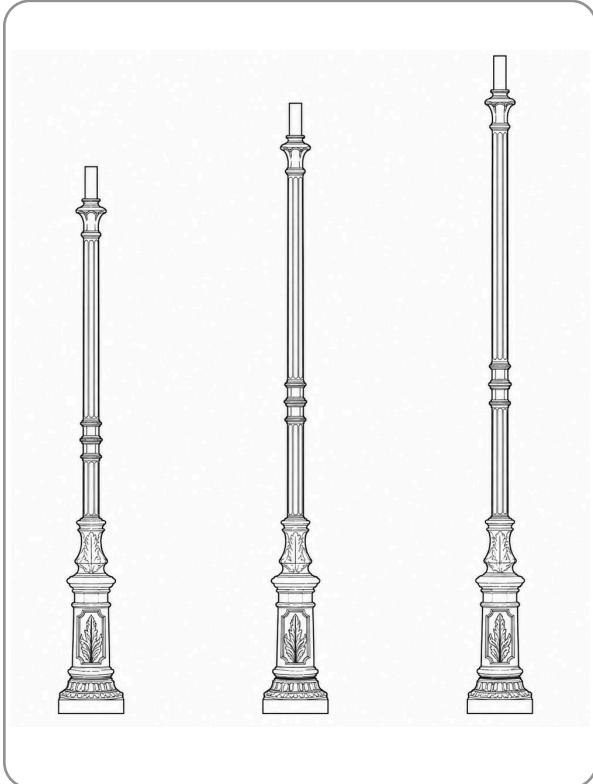

Solar wall lighting

GIO POLES

**Designed to last
No matter the conditions**

With a clean contemporary profile and durable seamless construction, the GIO is engineered for reliable outdoor lighting performance in demanding environments. Its advanced composite material system resists corrosion, impact, and UV exposure while maintaining long-term visual consistency.

ONE WITH THE SUN

sales@gordonbullard.com / www.bullardbollards.com / 1-877-964-4646
991 South Gull Lake Dr Richland, MI 49083 USA

GIO POLES

FIXTURE TYPE: _____

PROJECT NAME: _____

HOW TO ORDER:

Example:
CODE: BS-GIO-FL-GIOSM-BL

CODE:

BS-GIO-FL-GIOSM-
BL

1 DIMENSIONS:

SMALL: -GIOSM

Diameter - Ø: 2.36" (6 cm)
Height - H: 157.48" (400 cm)

MEDIUM: -GIOMD

Diameter - Ø: 2.36" (6 cm)
Height - H: 177.17" (450 cm)

LARGE: -GIOLRG

Diameter - Ø: 2.36" (6 cm)
Height - H: 196.85" (500 cm)

2 FINISH OPTIONS:

-BL	Black
-AB	Antique Bronze
-AG	Antique Green
-WH	White

Due to the dynamic nature of lighting products and the associated technologies, luminaire data on all specification sheets is subject to change at the discretion of Gordon Bullard LLC and associated companies.