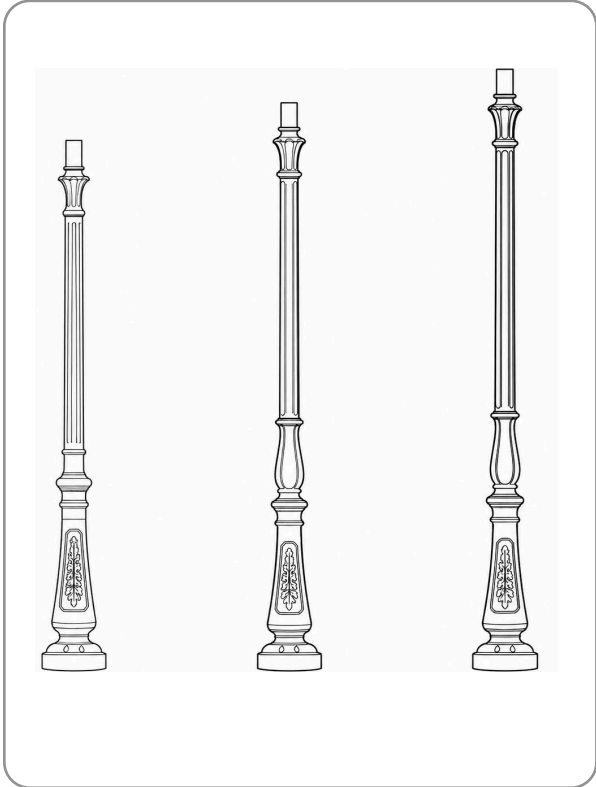

# BOHO POLES

FIXTURE TYPE: \_\_\_\_\_

PROJECT NAME: \_\_\_\_\_

**HOW TO ORDER:**

**CODE:**

Example:  
CODE: BS-BOH-FL-BOHSM-BL

BS-BOH-FL-BOHSM-  
BL

**1 DIMENSIONS:**

**SMALL: -BOHSM**

Diameter - Ø: 2.36" (6 cm)  
Height - H: 98.43" (250 cm)

**MEDIUM: -BOHMD**

Diameter - Ø: 2.36" (6 cm)  
Height - H: 118.11" (300 cm)

**LARGE: -BOHLRG**

Diameter - Ø: 2.36" (6 cm)  
Height - H: 137.8" (350 cm)