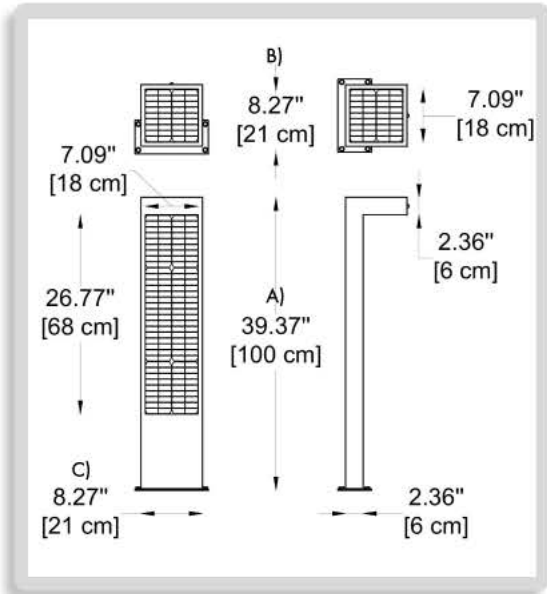

PROJECT NAME: _____

NOTES:

HOW TO ORDER:

CODE:

Example:
CODE: BS-DHSE-1153-SL-1-K30-DIM-CUS

BS-DHSE-1153-SL-1-
K30-DIM-CUS

1 DIMENSIONS:

A) Height - H: 39.37" (100 cm)
B) Width - W: 8.26" (21 cm)
C) Length - L: 8.26" (21 cm)