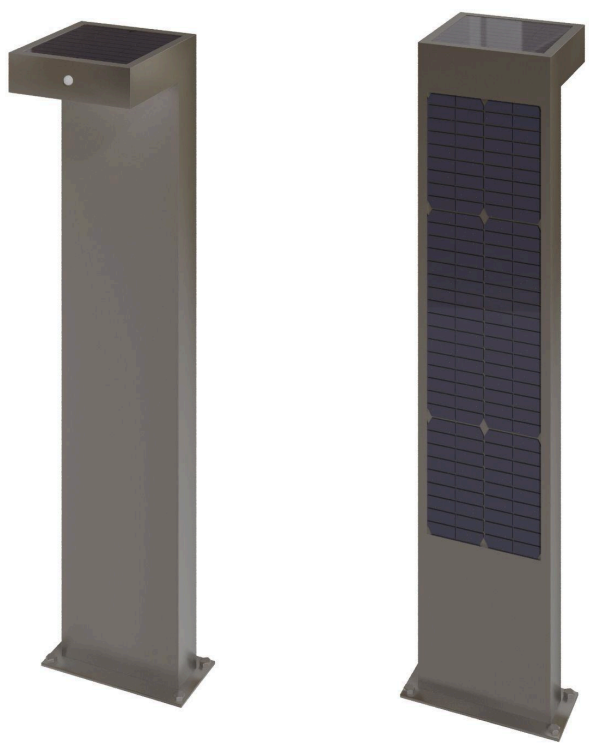

**BULLARD
SOLAR**
One with the Sun

**TEO SOLAR (Dark Sky)
STANDARD GRADE**

**BULLARD
SOLAR**
One with the Sun

**CODE:
BS-DHSE-1153-SL**

FIXTURE TYPE: _____

PROJECT NAME: _____

NOTES:

GENERAL INFORMATION:

The TEO Solar (Dark Sky) Bollard combines sustainability with functional elegance, featuring durable 304 stainless steel, polycarbonate, and glass construction. Powered by a solar-charged LiFePO4 (12V, 30Ah) battery, it operates at 7W, delivering 215 lm with CRI 80 and CCT options of 2700K or 3000K. Designed for high visual comfort and minimal light pollution, it's IP65-rated for outdoor resilience. With dimensions of H: 39.37" (100 cm), W: 8.26" (21 cm), and L: 8.26" (21 cm), it offers customizable finishes in white, black, grey, or as requested. Ideal for eco-conscious lighting in outdoor spaces.

FIXTURE TYPE:

Solar Bollard

VOLTAGE:

110-277V

MATERIAL:

304 Stainless steel, Polycarbonate, Glass

IP RATING:

IP 65

BEAM ANGLE:

120°

SOLAR LED INFORMATION:

Battery - LiFePO4 (12V, 30Ah)
 Charging way- Solar Power Charging

WARRANTY:

LED lighting products are warranted for 5 years.

MAIN FEATURES:

- High visual comfort
- Wide range of finishes
- Functional design
- Minimal design
- Shock resistant
- Operating Temperature: -25°C..+60°C